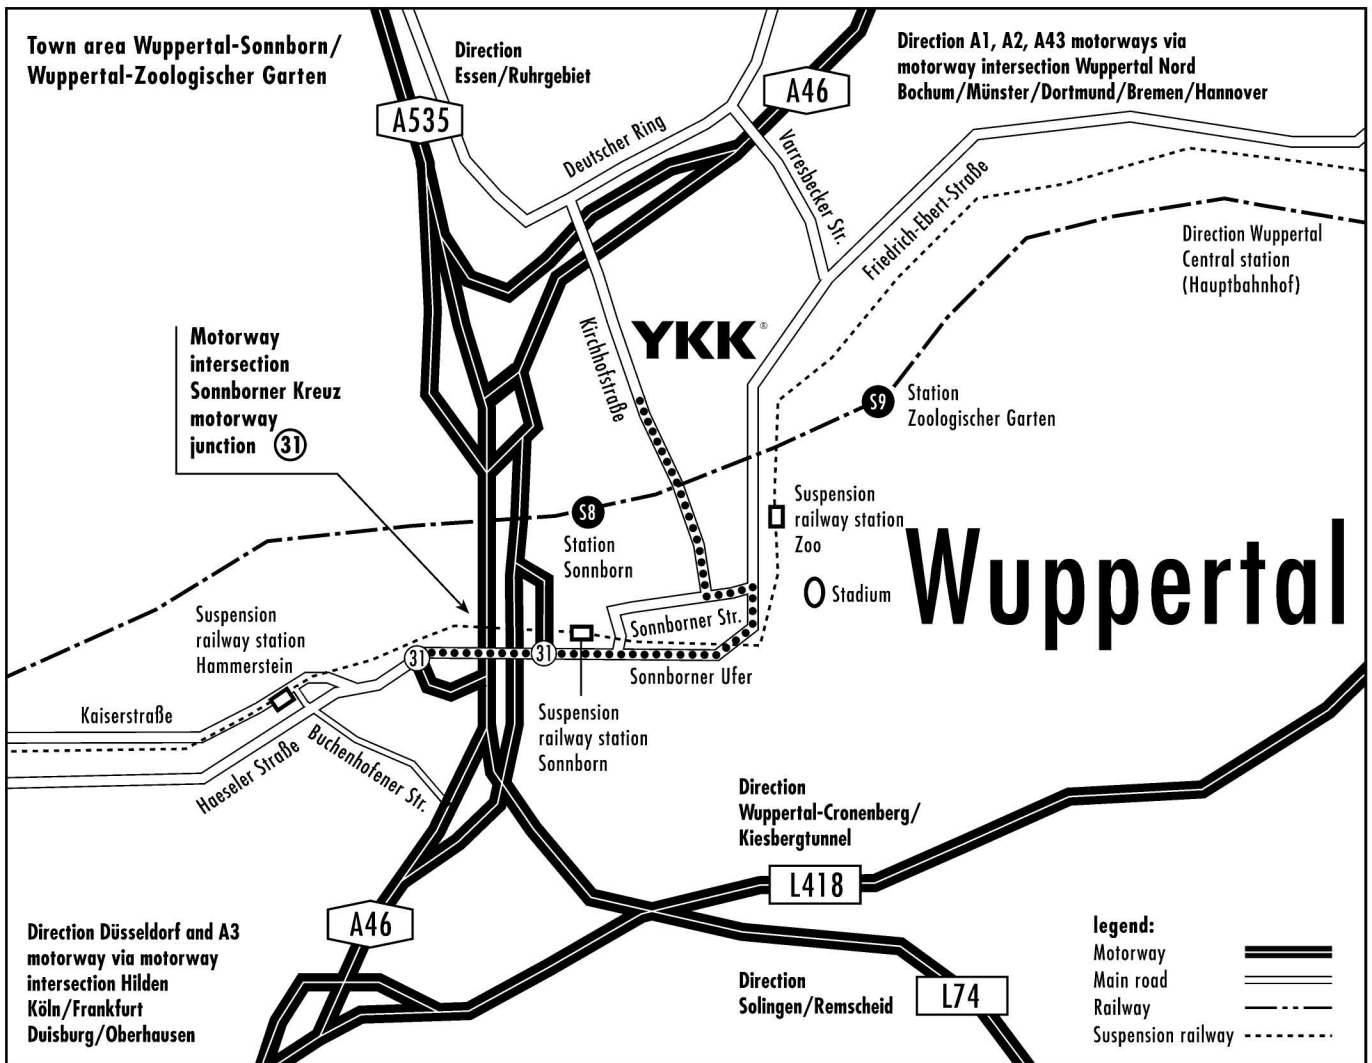

GUIDE

YKK®

YKK STOCKO FASTENERS GmbH

SIMPLY PLANNED RIGHT TO THE END.

Your arrival at YKK STOCKO via the A46 motorway from direction Hildener Kreuz/Düsseldorf:

- leave the A46 at junction ③① (Wuppertal-Sonnborn) then follow
- in the exit area, take the left lane and turn left at the traffic lights
- follow the road Sonnbörner Ufer straight for approx. 1 km
- turn left into the Sonnbörner Straße at the second traffic lights
- after approx. 50 m turn right into the steeply inclined Kirchhofstraße
- you've reached your goal after approx. 400 m

Your arrival at YKK STOCKO via the A46 motorway from direction motorway intersection Wuppertal-Nord or via the A535 motorway from direction Essen/Ruhrgebiet:

- leave the A46 at the junction ③① (Wuppertal-Sonnborn) then follow
- in the exit area, take the right lane and turn right at the traffic lights
- follow the road Sonnbörner Ufer straight for approx. 1.3 km
- turn left into the Sonnbörner Straße at the third traffic lights
- after approx. 50 m turn right into the steeply inclined Kirchhofstraße
- you've reached your goal after approx. 400 m